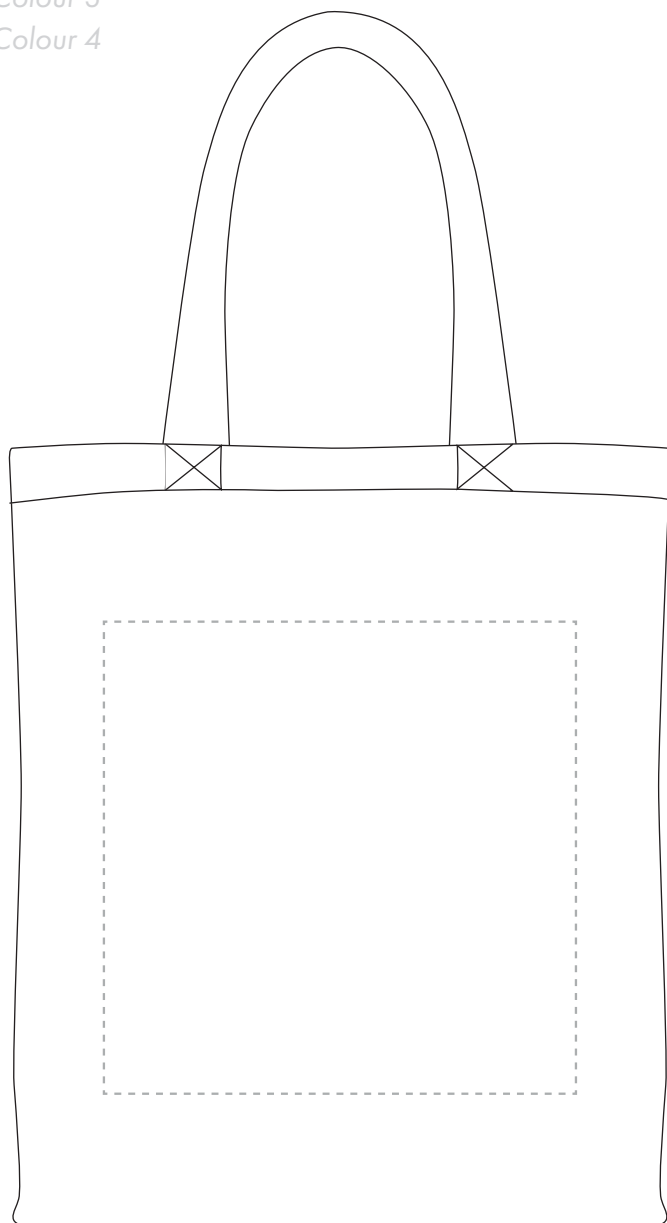

Your Ref:

Quantity:

Product Code: QB0560

Our Ref:

Version: 1

Product Colour: WHITE

PRINTING CONCERNS:

We stock this item in the following colours

**PANTONE REFERENCE(S)**

- Colour 1
- Colour 2
- Colour 3
- Colour 4

ARTWORK SCALE 25%

FRONT

BACK

The dashed line is to demonstrate print area and will not appear on your printed item

PLEASE NOTE:

- All colours including print and product are for visual purposes only and should not be regarded as the actual colour of the product and print.
- Some products may vary from batch to batch and may differ from previous orders.
- The colour and texture of a product can also have an effect on the final print colour.
- By approving this order we accept that you understand these terms.

To proceed, please approve visual via the online system.

ARTWORK SCALE 100%
Max print area: 250mm x 250mm

FRONT

ARTWORK SCALE 100%
Max print area: 250mm x 250mm

BACK