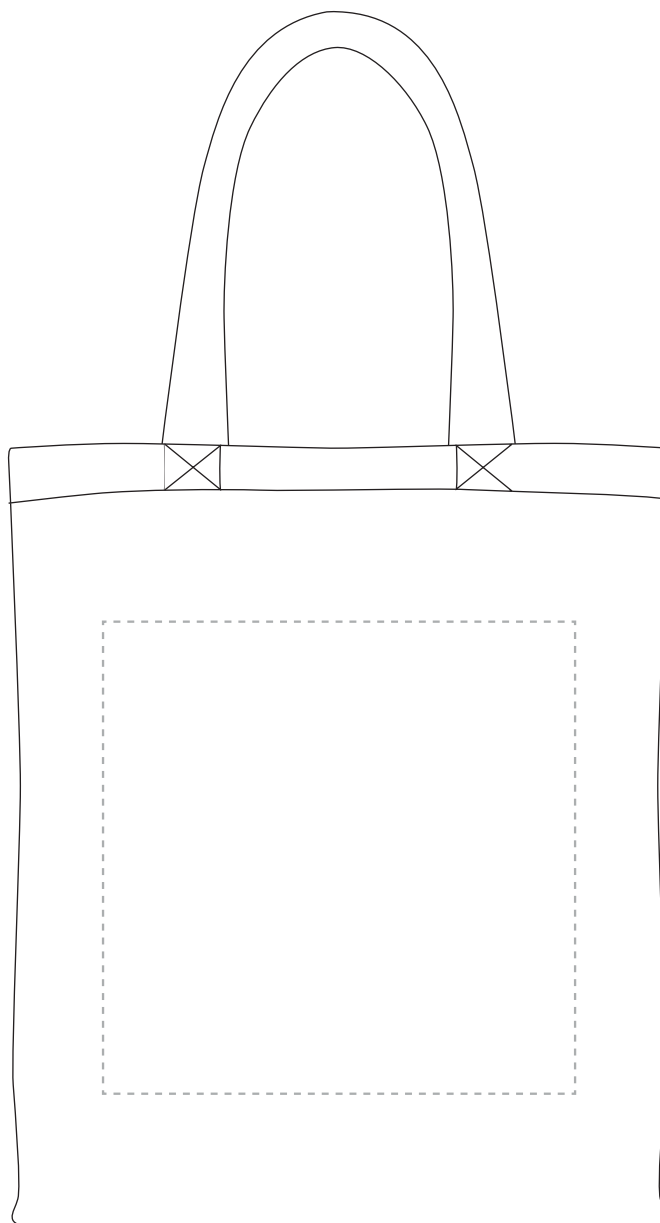

Your Ref:

Quantity:

Product Code: QB0560

Our Ref:

Version: 1

Product Colour: WHITE

PRINTING CONCERNS:

We stock this item in the following colours

**PANTONE REFERENCE(S)**

- Colour 1
- Colour 2
- Colour 3
- Colour 4

ARTWORK SCALE 25%

FRONT

BACK

The dashed line is to demonstrate print area and will not appear on your printed item

PLEASE NOTE:

- All colours including print and product are for visual purposes only and should not be regarded as the actual colour of the product and print.
- Some products may vary from batch to batch and may differ from previous orders.
- The colour and texture of a product can also have an effect on the final print colour.
- By approving this order we accept that you understand these terms.

To proceed, please approve visual via the online system.

ARTWORK SCALE 100%
Max print area: 250mm x 250mm

FRONT

ARTWORK SCALE 100%
Max print area: 250mm x 250mm

BACK